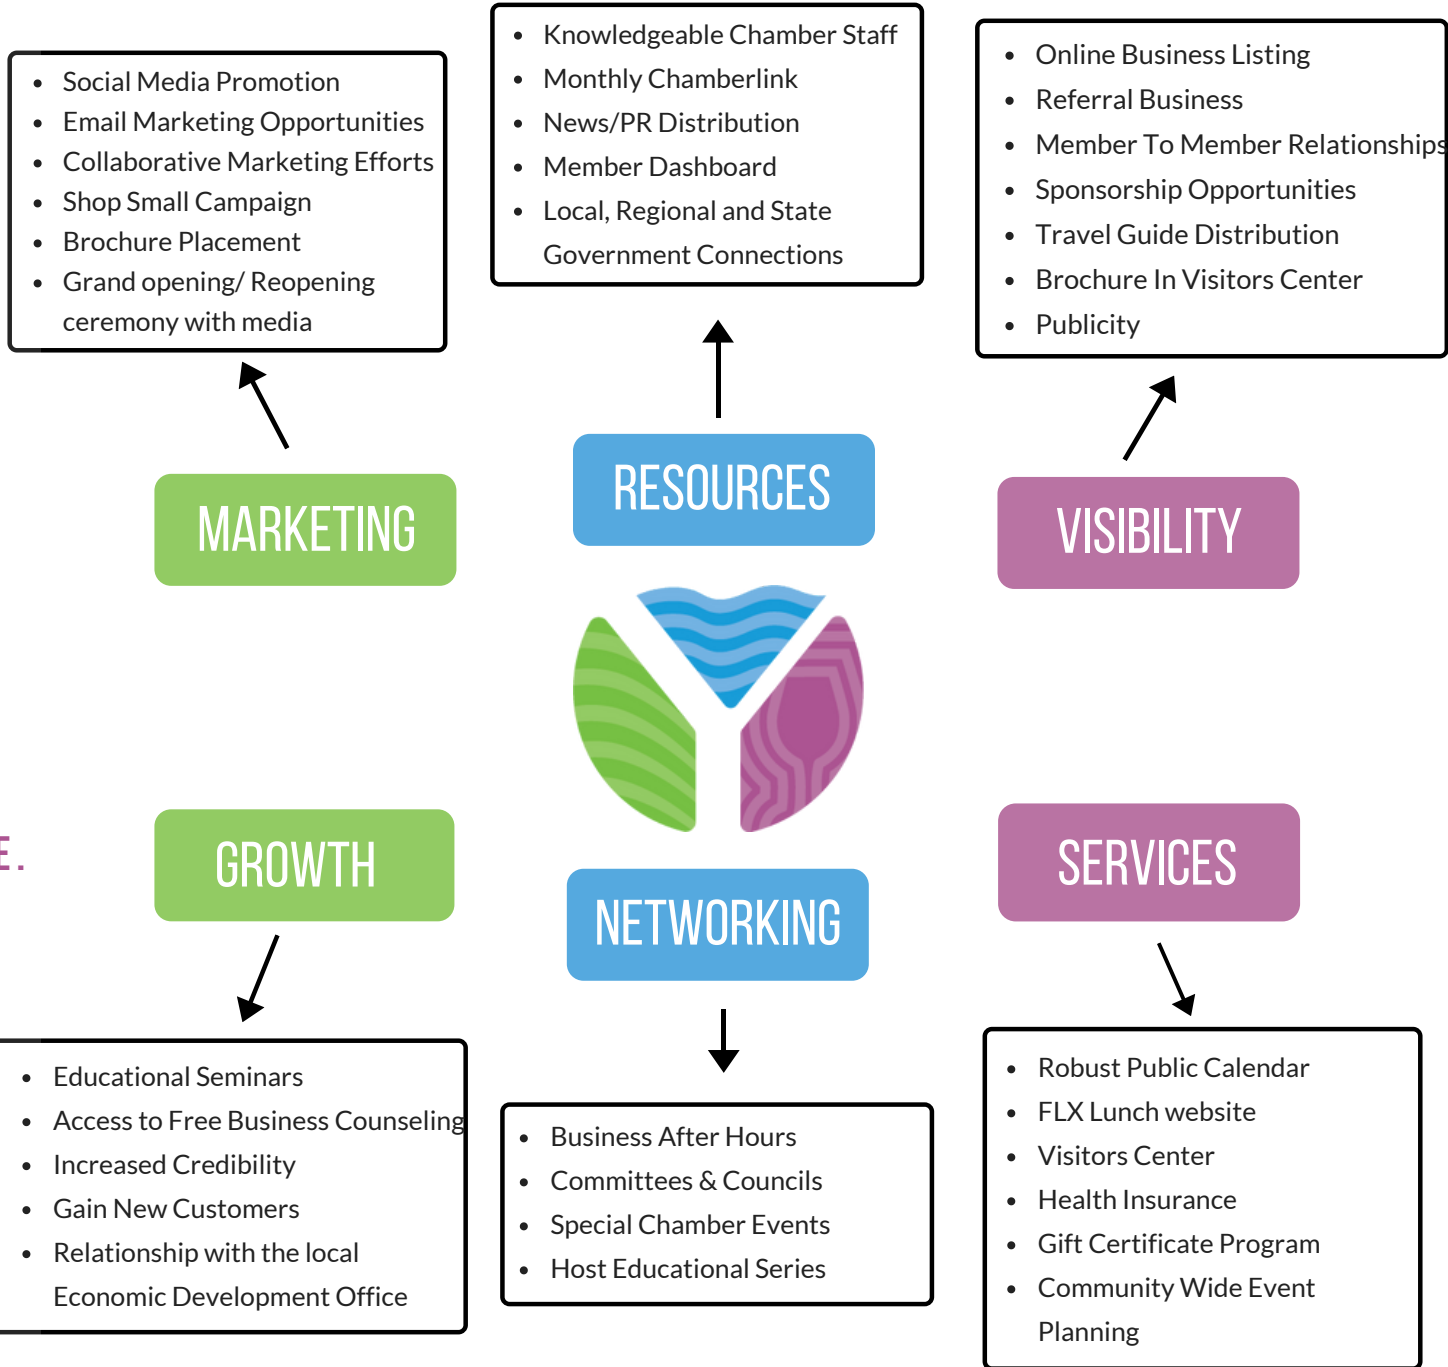

WHY JOIN THE CHAMBER?

CHAMBER STAFF
JESSICA BACHER

President & CEO

JODY TYLER

Director of Member Services

CHELSEA RACE

Director of Marketing

YATESNY.COM

27K sessions, 57K pageviews in 2021

FINGERLAKESCOUNTRYSIDES.COM
(TOURISM SITE)

59K sessions, 103K pageviews since Aug. 2020 launch

PROMOTE. SUPPORT. ENGAGE.
BECOME A MEMBER TODAY!

Membership rates for new members are 20% off your first year. Rates start at $180. Ask us about additional membership savings! Use code **20%DISCOUNT** online.

Contact Jody Tyler,
Director of Member Services
315-536-3111 | jody@yatesny.com

"CONTRIBUTE TO SOMETHING BIGGER THAN YOURSELF."